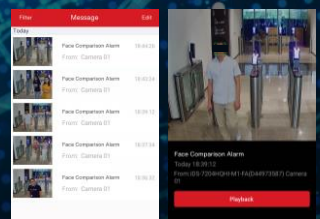

# 2<sup>nd</sup> Generation AcuSense DVR Facial Recognition

iDS-7200HxHI-Mx/FA

Application

**Facial Recognition**

**Search by Face Picture**

**Hik-Connect Linkage**

## Product Showcase

iDS-7204HQHI-M1/FA  
iDS-7208HQHI-M1/FA  
iDS-7216HQHI-M1/FA

2019.12  
Release

iDS-72xxHUHI-Mx/FA

**Facial Recognition (1-ch)**

- Face matched/mismatched
- Search by face picture

**Face Library Customizing**

- Up to 80 MB (up to 500 pictures)
- Maximum 16 face libraries

**Hik-Connect linkage**

- Receiving facial recognition alarms